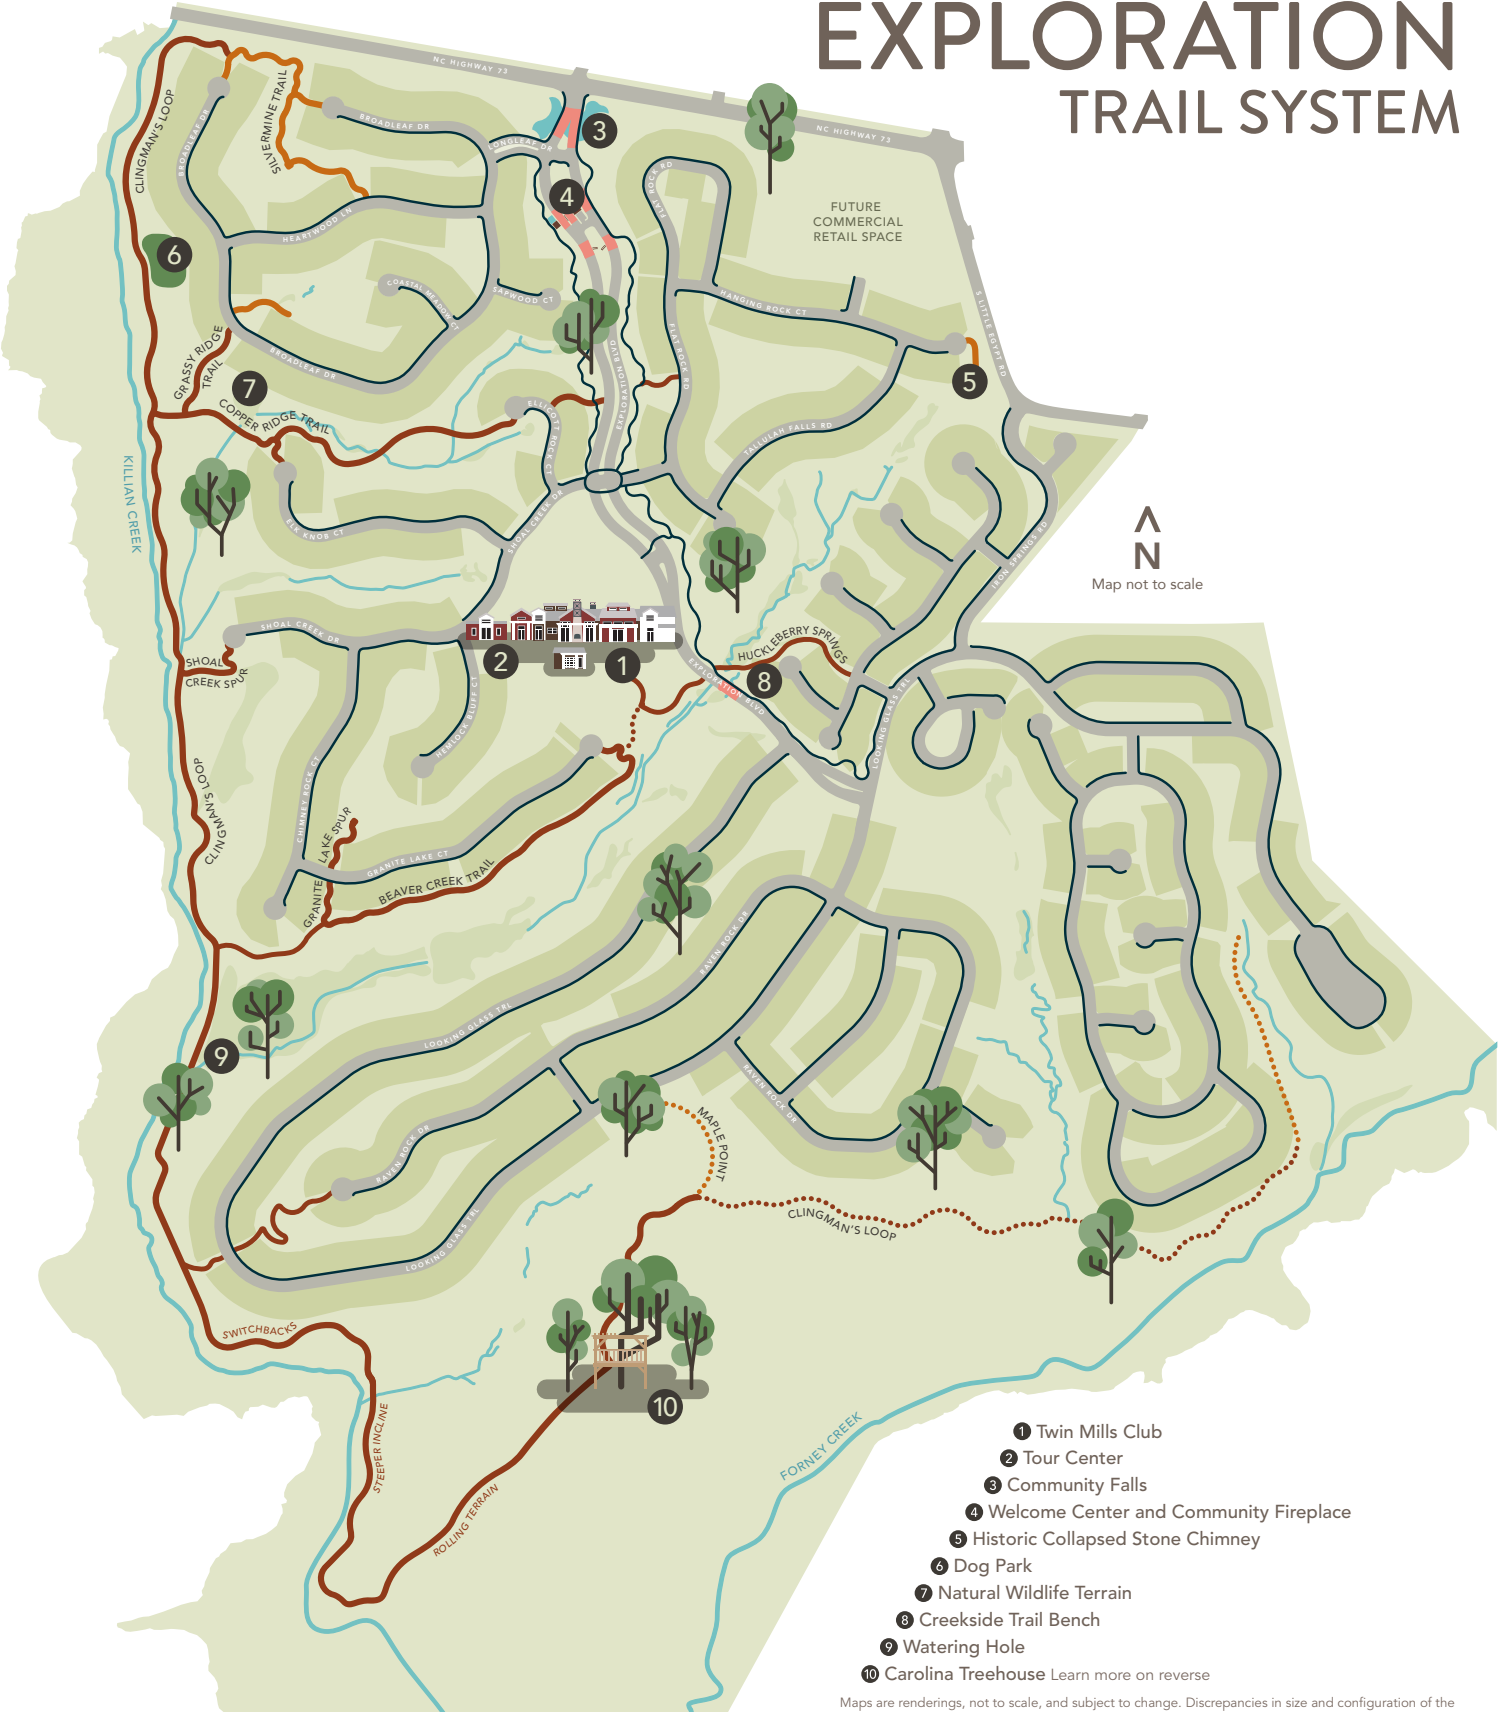

# EXPLORATION TRAIL SYSTEM

▲  
N  
Map not to scale

- 1 Twin Mills Club
- 2 Tour Center
- 3 Community Falls
- 4 Welcome Center and Community Fireplace
- 5 Historic Collapsed Stone Chimney
- 6 Dog Park
- 7 Natural Wildlife Terrain
- 8 Creekside Trail Bench
- 9 Watering Hole
- 10 Carolina Treehouse Learn more on reverse

Maps are renderings, not to scale, and subject to change. Discrepancies in size and configuration of the community may exist between the as-built condition and this rendering.

STONE SURFACE HIKING TRAIL
  NATURAL SURFACE HIKING TRAIL
  PROPOSED TRAIL